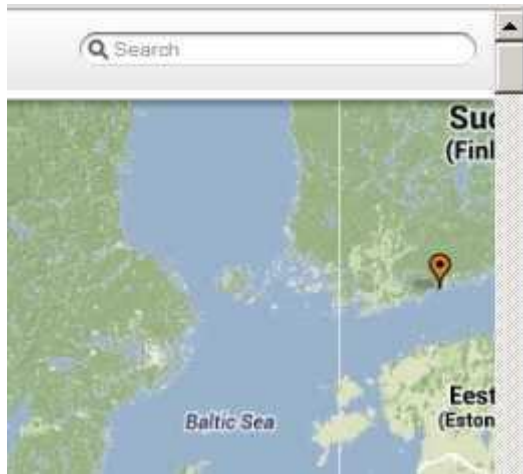

Close the box with X in right top corner.

Sometimes one location has more than one description for instance above location in Zundert (see them by clicking "[next](#)" at the top of the box). The pinpoint shows

the number of descriptions. 

For longer texts there a scrollbar with the location box.

With [Directions](#) and [Proximity](#) you can plan your trip to the chosen location. Don't forget to view the Google [Street View](#) to see the location 360° degrees around as if you were visiting the place in reality!

NB do not use [view in Google Maps](#) because it does not work correctly.

www.VanGoghLocations.com

You can use the **search box** in the upper right corner for text search in all items in the map:

Some examples: