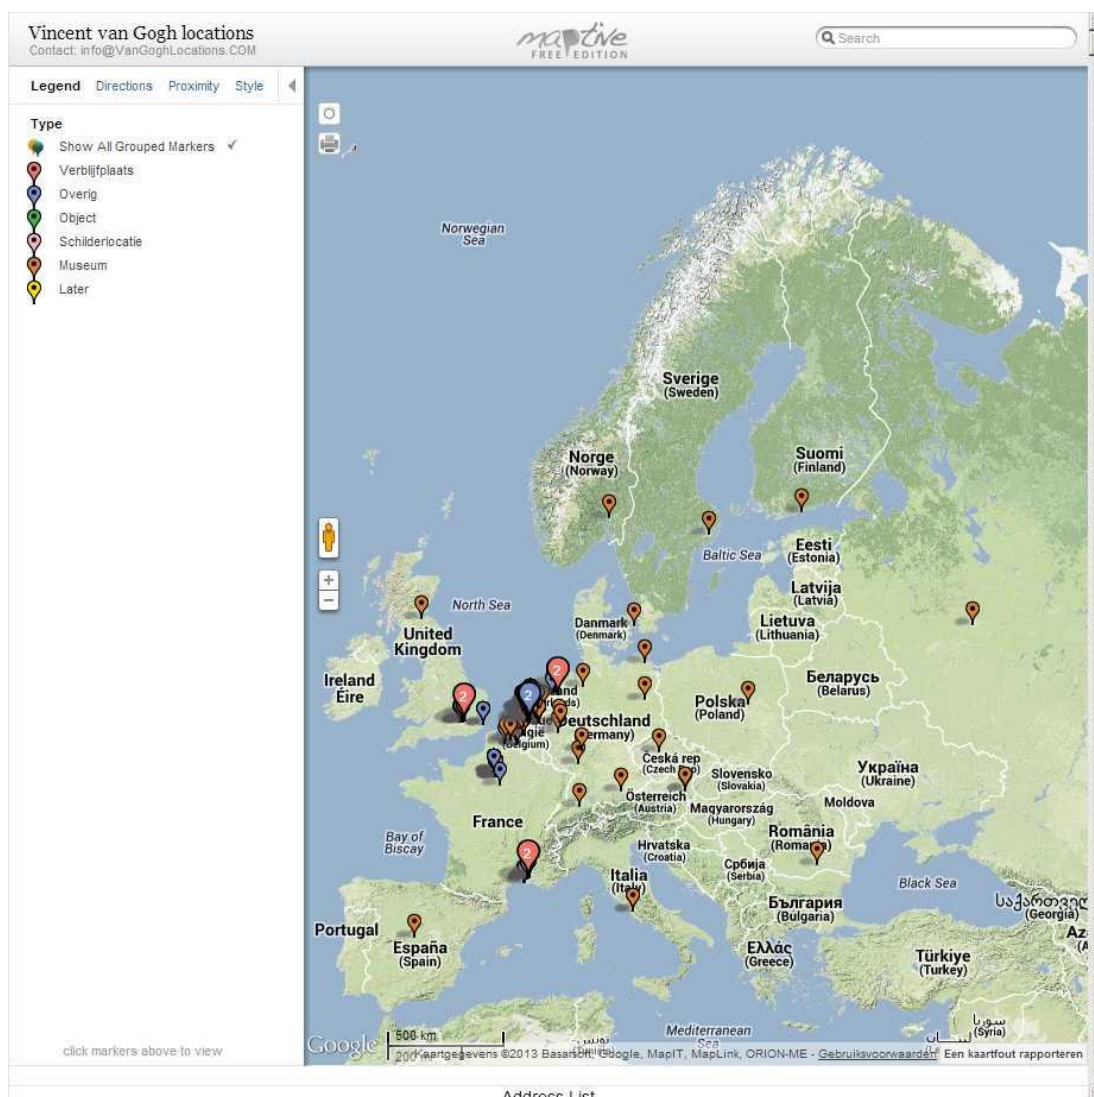

Quick start

Where did Vincent van Gogh live, work and paint.

In this map you can find Vincent's traces and other interesting Van Gogh locations in Europe. Also you can find European museums and documentation centres related to Van Gogh.

You can use this map to prepare your visits to many interesting spots.

Start your internet browser and type next URL link:

www.vangoghlocations.com

Move your mouse over a location and the name is indicated.

Double click the pushbutton to open the location box.

Change the map **Style** as you like in the left site box:

- Map
- Terrain
- Satellite
- Hybrid

Do not forget to go back to Tab **Legend** for your selections. You can hide the Map options with the sign 

Make selections by clicking on one or more pointer type(s) in the Map option "Legend":

- **Show all grouped markers** (get all pointers)
- **Where he lived and worked** (get the home and work addresses)
- **Painting location** (where stood Vincent's easle)
- **Residence** (Other places that he visited)
- **Various** (other places of interest)
- **Museum** (a selection of museums with artwork of Van Gogh)