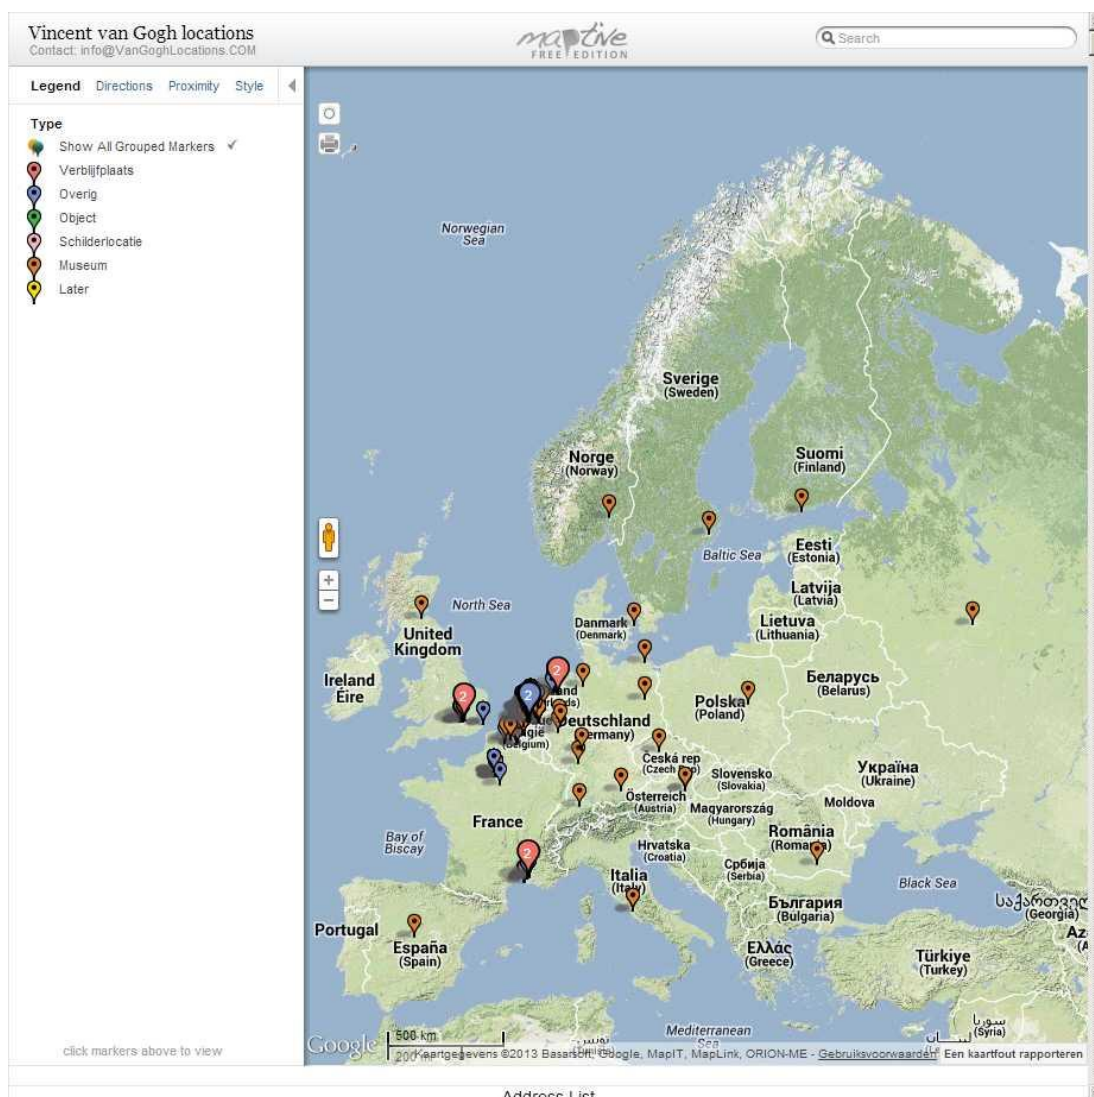

Quick start

Where did Vincent van Gogh live, work and paint.

In this map you can find Vincent's traces and other interesting Van Gogh locations in Europe. You can also find European museums and documentation centres related to Van Gogh.

You can use this map to prepare your visits to many interesting spots.

Start your internet browser and type next URL link:

www.vangoghlocations.com

Move your mouse over a location and the name is indicated.

Double click the pushbutton to open the location box.

Change the map **Style** as you like in the left site box:

- Map
- Terrain
- Satellite
- Hybrid

Do not forget to go back to Tab **Legend** for your selections. You can hide the Map options with the sign 

Make selections by clicking on one or more pointer type(s) in the Map option "Legend":

- **Show All Grouped Markers** (get all types of pointers)
- **Where he lived and worked** (get the home and work addresses)
- **Painting location** (where did Vincent's easle stand)
- **Residence** (Other places that he visited)
- **Various** (other places of interest)
- **Museum** (a selection of museums with artwork of Van Gogh)