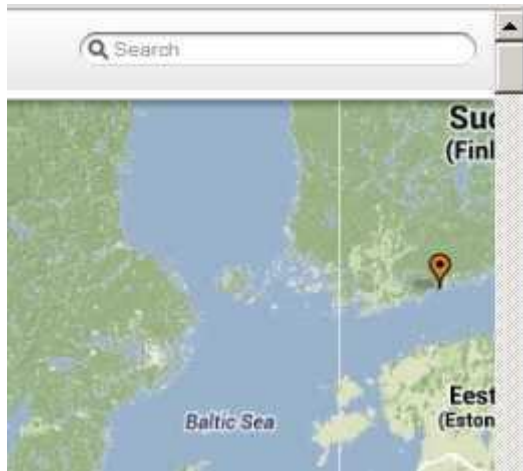

Close the box with X in right top corner.

Sometimes one location has more than one description for instance above location in Zundert (see them by clicking "[next](#)" at the top of the box). The pinpoint shows

the number of descriptions.

With [Directions](#) and [Proximity](#) you can plan your trip to the chosen location. Don't forget to view the Google [Street View](#) to see the location 360° degrees around as if you were visiting the place in reality!

NB do not use [view in Google Maps](#) because it does not work correctly.

www.VanGoghLocations.com

You can use the **search box** in the upper right hand corner for text search in all items in the map: